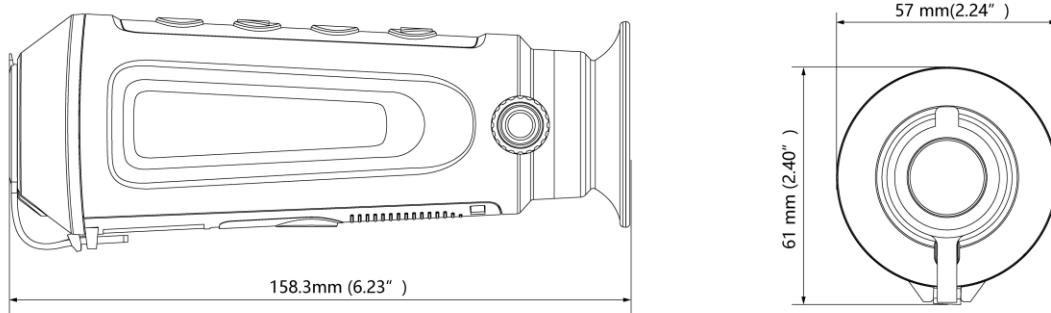

## Specification

### ▪ Specification

<b>Thermal Module</b>	
Image Sensor	VOx Uncooled Focal Plane Arrays
Resolution	160 × 120
Frame Frequency	50 Hz
Pixel Interval	17 μm
Response Waveband	8 μm to 14 μm
NETD	Less than 35 mK (@25°C), F#=1.1
Focal Length	6.2 mm
IFOV	2.74 mrad
Field of View	24.7° × 18.7° (H × V)
Aperture	F1.1
<b>Image Display</b>	
Monitor	0.2 inch, LCOS, 720 × 540
Palettes	Black Hot, White Hot, Red Hot, Fusion
FFC (Flat Field Correction) Mode	Auto, Manual, External Correction
Digital Zoom	1 ×, 2 ×, 4 ×
<b>Smart Function</b>	
Hot Track	Yes
Detection Range	219 m
<b>System</b>	
Storage	Built-in memory module (8 GB)
Record Video	Yes
Capture Snapshot	Yes
Wi-Fi	Yes
Standby Mode	Yes
<b>Power Supply</b>	
Battery Type	Rechargeable Lithium Battery
Battery Operating Time	10 hours continuous running with CVBS and Wi-Fi hot spot off (@25°C) 7.5 hours continuous running with CVBS and Wi-Fi hot spot on (@25°C)
Battery Capacity Display	Yes
<b>General</b>	
Power	5 VDC/2 A, 1.5 W, Type-C Interface
Work Temperature/Humidity	From -20 °C to 55 °C (-4 °F to 131 °F); Humidity: 90% or Less
Protection Level	IP67
Dimension	158.3 mm × 61 mm × 57 mm (6.23" × 2.40" × 2.24")
Weight	250 g (0.55 lb)

## Dimension